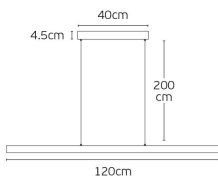

Dimensions

Gallery

Pendant Lights Led

Woody

SPECIFICATIONS	
Model	04581
Color	Dark Wood
Material	Aluminum, Wood
Power	23W
Light Source	LED
Beam Angle	27°
Light Output	2830lm
Color Temperature	3000K
Dimmable	Yes
IP Rating	IP20
Weight	1.5kg
Height	200cm
Width	40cm
Length	120cm

Downloads

VK Leading Light

Since 1978

Technical Specifications	
Kelvin	3000K
Power	23W
Voltage	220-240V
Fitting	LED Pendant
Type	Light
Safety class	
IP Rating	IP20
CRI	CRI>80
Dimmable	 DALI
Lifetime	25.000hrs
Cable Length	2000mm
Working temperature	< 50°C
PAGE	64 Decorative 2024
NICKNAME	Woody

Physical Specifications	
Color	Dark wood
Material	Ashwood/American Dark walnut wood, aluminium profile,
Length	120cm
Net weight of product (kg)	2
Gross weight with master box (kg)	2.4
Width (inner box)	15cm
Length (inner box)	125cm
Height (inner box)	11cm

A
B
C
D
E
F
G

23 kWh/1000h

2019/2015

The energy label features a vertical scale of seven colored arrows representing energy efficiency classes from A (dark green) at the top to G (red) at the bottom. A black arrow labeled 'E' points to the right, indicating the product's energy class. Below the scale, the energy consumption is listed as 23 kWh/1000h. A QR code is located at the bottom right of the label, with the text '2019/2015' written vertically next to it.