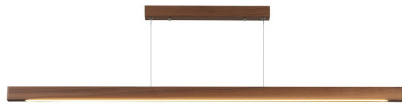

SINCE 1978

LEADING LIGHT

Product Datasheet

vkleadinglight.gr

Woody

VK/04581/PE/DW/W/120

Pendant Light Led. 3000K. 23W. 2830lm. 120cm. CRI>80. IP20, dark wood

IP20

Dimensions

Gallery

Pendant Lights Led

Woody

SPECIFICATIONS	
Model	04581
Color	Dark Wood
Material	Aluminum, Wood
Power	23W
Light Source	LED
Beam Angle	27°
Light Output	2830lm
Color Temperature	3000K
Dimmable	Yes
IP Rating	IP20
Weight	1.5kg
Height	200cm
Width	40cm
Length	120cm

Downloads

VK Leading Light

Since 1978

Technical Specifications	
Kelvin	3000K
Power	23W
Voltage	220-240V
Fitting	LED Pendant
Type	Light
Safety class	
IP Rating	IP20
CRI	CRI>80
Dimmable	 DALI
Lifetime	25.000hrs
Cable Length	2000mm
Working temperature	< 50°C
PAGE	64 Decorative 2024
NICKNAME	Woody

Physical Specifications	
Color	Dark wood
Material	Ashwood/American Dark walnut wood, aluminium profile,
Length	120cm
Net weight of product (kg)	2
Gross weight with master box (kg)	2.4
Width (inner box)	15cm
Length (inner box)	125cm
Height (inner box)	11cm