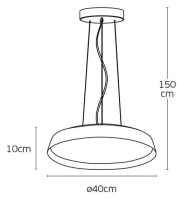

Dimensions