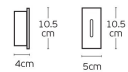

SINCE 1978

LEADING LIGHT

Product Datasheet

vkleadinglight.gr

Fune

VK/02248/W/W

FUNE Wall Led light recessed, 220-240V. 3000K. 3W. 268lm. CRI>80.
IP65, 5x10.5cm, White

IP65

Dimensions

Gallery

Outdoor Wall Lights

Fune

Downloads

VK Leading Light

Since 1978