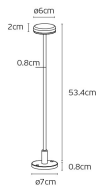

Dimensions