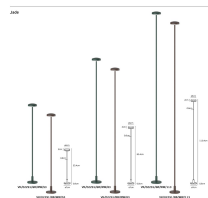

Gallery

Downloads

VK Leading Light

Since 1978