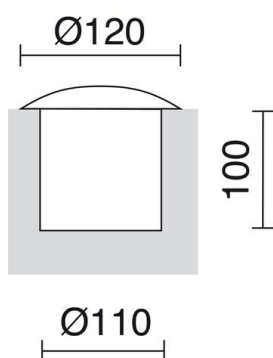

SURI 302A-L0105B-04

Recessed floor 1 emission SURI IP67 LED SMD AC 4W 420lm CRI80 3000K Anthracite

Suri recessed wall lights, made of aluminum with a degree of protection IP67, available in three types of mono, double and triple emission and in two colors black and anthracite. The embedment depth is 10cm. They are recessed designed to illuminate outdoor passageways.

GENERAL DATA

Category	Recessed
Family	Suri
Finish	[04] Anthracite
Location	Outdoor
Installation	Floor
Body material	Aluminum
Diffuser material	Frosted glass
Frame material	Aluminum
ETIM class	EC000758
EAN	8435256520330

LIGHT SOURCES AND BEAMS

Sources	LED SMD AC 4W max. 420lm 3000K CRI80
Energy efficiency	F
Beam	Indirect asymmetric

TECHNICAL DATA

Dimensions	Diameter (mm): 120
IP	IP67
IK	09
Dinamic pressure	2,000.0 Kg / 10.0 Km/h
Corrosion resistance	Yes
Protection class	Class I
Frequency	50/60 Hz
Input voltage	220-240V AC V
Auxiliary gear	Electronic
Lifetime	25,000 h
LED lifetime L	80
LED lifetime B	20
Weight	0.7 Kg
Cable outlets	1
Cut hole box included	Yes
Cut hole dimensions	Diameter x Depth (mm): 110 x 100
ECORAE category I	LED-A
ECORAE I	0.25