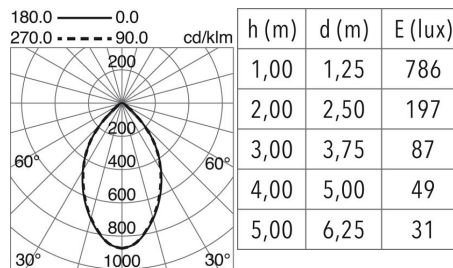

PHOTOMETRIC DATA

NOTES

Finishes upon request: Black, Grey