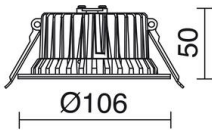

PANDORA 758A-L3110B-01 Recessed ceiling PANDORA IP44 LED COB 10W 850lm CRI85 3000K 64° White

PANDORA is the family of LED recessed ceiling lights with three sizes / powers in a circular version and two square. Its IP44 reinforces its versatility. Adjustability.

GENERAL DATA

Category	Recessed
Family	Pandora
Finish	[01] White
Location	Indoor
Installation	Ceiling
Body material	Aluminum
Diffuser material	Prismatic glass
Frame material	Aluminum
Reflector material	Faceted aluminum
ETIM class	EC001744
EAN	8433264015749

LIGHT SOURCES AND BEAMS

Sources	LED COB 10W max. 850lm 3000K CRI85
Energy efficiency	A+
Beam	64° - Direct symmetric

TECHNICAL DATA

Dimensions	Height x Width x Length (mm): 106 x 106 x 50
IP	IP44
Protection class	Class II
Frequency	50/60 Hz
Input voltage	220-240V AC V
Output current	250 mA
Power factor	0.95
Lifetime	50,000 h
LED lifetime L	80
LED lifetime B	20
Weight	0.575 Kg
Cut hole dimensions	Diameter (mm): 92
ECORAAE category I	LED-A