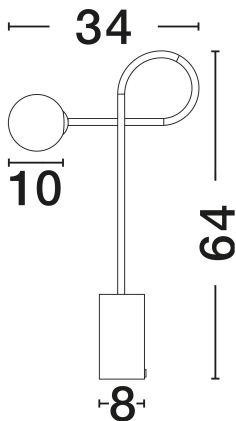

NOVA LUCE

PRODUCT DATASHEET

Version: 001

PRODUCT PHOTOGRAPH

TECHNICAL DRAWING

GENERAL INFORMATION

Product Code	9010223
Collection	Indoor
Product Category	Table
Product Family	Dedalo
Mounting Location	Table
Application Environment	Indoor
Specifications	N/A

DIMENSION & WEIGHT

LxWxH (cm)	D: 10 H: 63.8
Cut Out (cm)	N/A
Weight (Kgr)	2

MATERIAL & COLOR

Product Color	Sandy Black & Opal
Body Material	Aluminium & Glass

APPLICATION & MOUNTING

Ambient Working Temp.	Max 45°C
Type of Protection	IP20
Dimmable	Yes
Type of Dimming	N/A
Mounting type	Surface
Mounting Depth (cm)	N/A
Led Module Replaceable	Yes
Light Source	G9

Power (Nominal)	1x5W
Input voltage (Nominal)	100-240V
Mains Frequency	50/60Hz

PHOTOMETRICAL DATA

Luminous Flux	N/A
Color Temperature	N/A
Light Color (Designation)	N/A

WARRANTY

Warranty	3 Years
----------	----------------