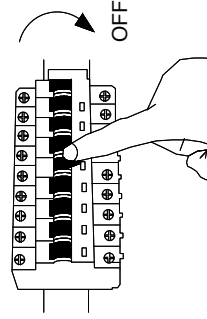

# NOVA LUCE

9026117

1

Turn off the general switch

6

Turn on the general switch

1. Turn off general switch
2. Drill a holes, apply plastic anchors
3. Apply Screws
4. Connect the wires
5. Put it in place & Apply side screws
6. Turn on the general switch