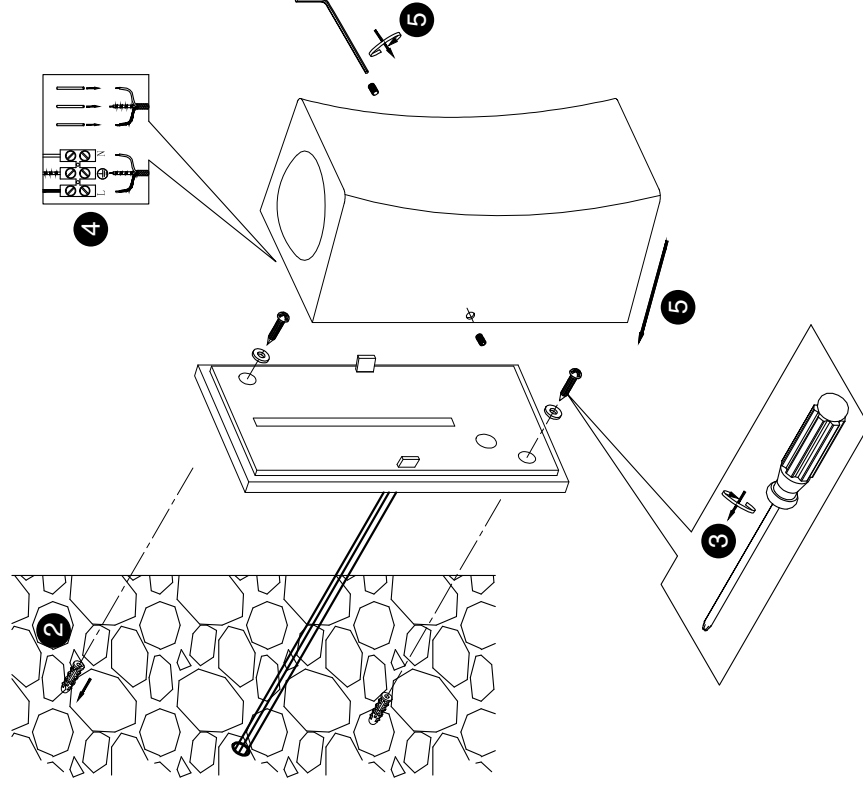

# NOVA LUCE

9026117

1

Turn off the general switch

6

Turn on the general switch

1. Turn off general switch
2. Drill a holes, apply plastic anchors
3. Apply Screws
4. Connect the wires
5. Put it in place & Apply side screws
6. Turn on the general switch