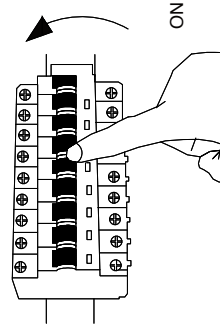

# NOVA LUCE

9026117

1

Turn off the general switch

6

Turn on the general switch

1. Turn off general switch
2. Drill a holes, apply plastic anchors
3. Apply Screws
4. Connect the wires
5. Put it in place & Apply side screws
6. Turn on the general switch