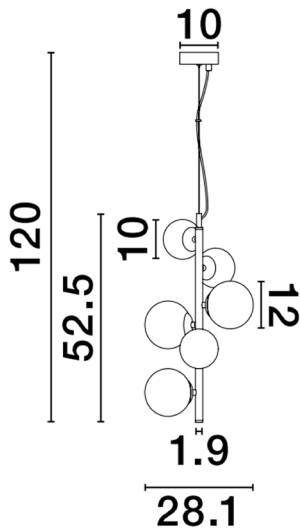

NOVA LUCE

PRODUCT DATASHEET

Version: 001

PRODUCT PHOTOGRAPH

TECHNICAL DRAWING

GENERAL INFORMATION

Product Code	9028860
Collection	Decorative
Product Category	Suspension
Product Family	Odillia
Mounting Location	Ceiling
Application Environment	Indoor

DIMENSION & WEIGHT

LxWxH (cm)	L: 28 W: 23,2 H: 120
Cut out (cm)	N/A
Weight (Kgr)	1.3

MATERIAL & COLOR

Product Color	Matt Gold
Body Material	Metal & Glass

APPLICATION & MOUNTING

Ambient Working Temp.	Max 45 oC
Type of Protection	IP20
Dimmable	Depends on the lamp
Type of Dimming (Optional)	N/A
Mounting type	Ceiling
Mounting Depth (cm)	N/A
Led Module Replaceable	Yes
Light Source	LED G9

Power (Nominal)	Depends on the lamp
Input voltage (Nominal)	220-240Vac
Mains Frequency	50/60Hz

PHOTOMETRICAL DATA

Luminous Flux	Depends on the lamp
Color Temperature	Depends on the lamp
Light Color (Designation)	N/A