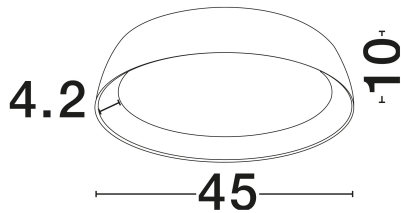

TECHNICAL DRAWING

GENERAL INFORMATION

Product Code	9030502
Collection	Indoor
Product Category	Ceiling
Product Family	Sigi
Mounting Location	Ceiling
Application Environment	Indoor
Specifications	N/A

DIMENSION & WEIGHT

LxWxH (cm)	D: 45 H: 10
Cut Out (cm)	N/A
Weight (Kgr)	3.5

MATERIAL & COLOR

Product Color	Sandy White & Wood
Body Material	Aluminium & Wood & Acrylic & Metal

APPLICATION & MOUNTING

Ambient Working Temp.	Max 45°C
Type of Protection	IP20
Dimmable	Yes
Type of Dimming	Triac
Mounting type	Surface
Mounting Depth (cm)	N/A
Led Module Replaceable	No
Light Source	LED

NOVA LUCE S.A

Schimatari Viotias
32009, Greece

+30 22620 58 121
+30 22620 56 743

info@novaluce.com
www.novaluce.com