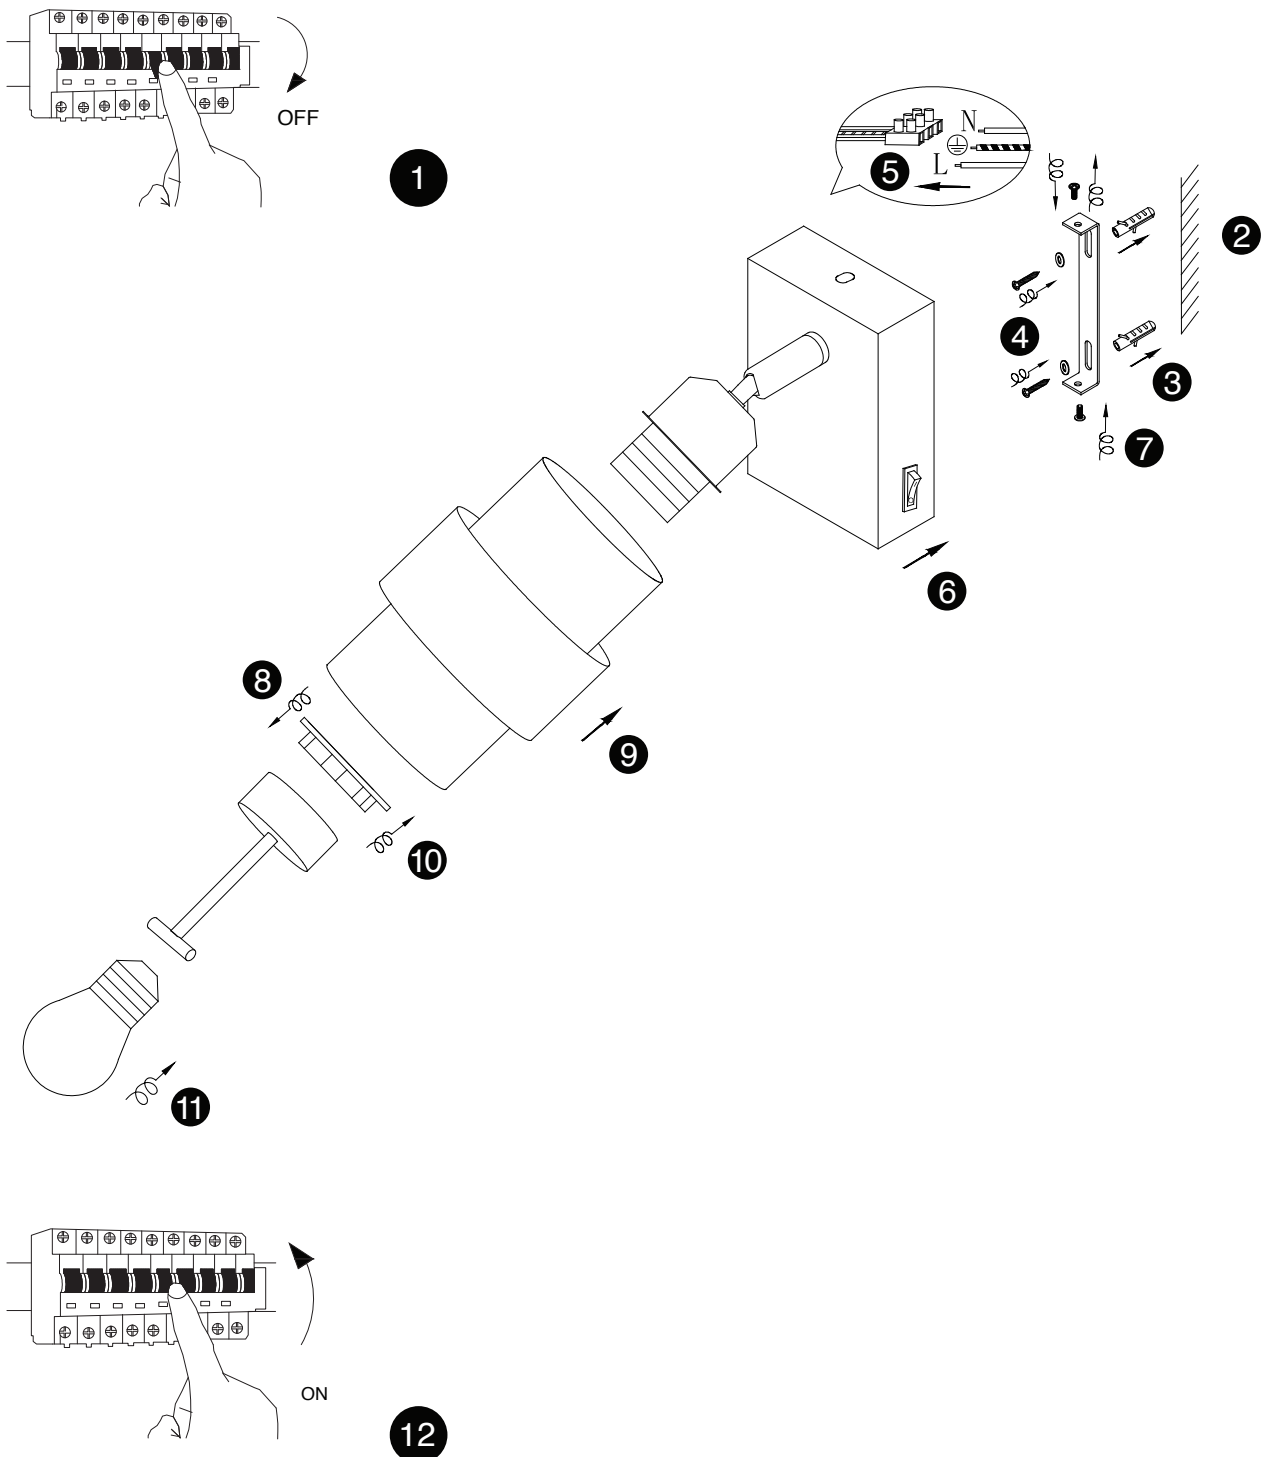

NOVA LUCE

9236389

1. Turn off the general switch

2. Drill holes

3. Apply plastic anchors

4. Apply screws

5. Connect the wires

6. Place the product into place

7. Apply side screws

8. Untight the inside cap

9. Put the outside cap into place

10. Apply the inside cap

11. Apply the bulb

12. Turn on general switch