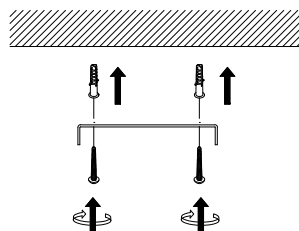

NOVA LUCE

9416944

1

Turn off the general switch

2

Drill holes & apply plastic anchors
With screws

3

Connect the wires

4

Apply the side screws

5

Turn on the general switch