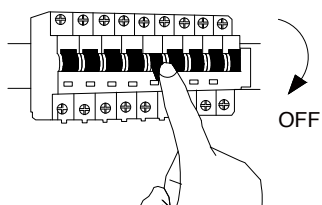

NOVA LUCE

9416944

1

Turn off the general switch

2

Drill holes & apply plastic anchors
With screws

3

Connect the wires

4

Apply the side screws

5

Turn on the general switch