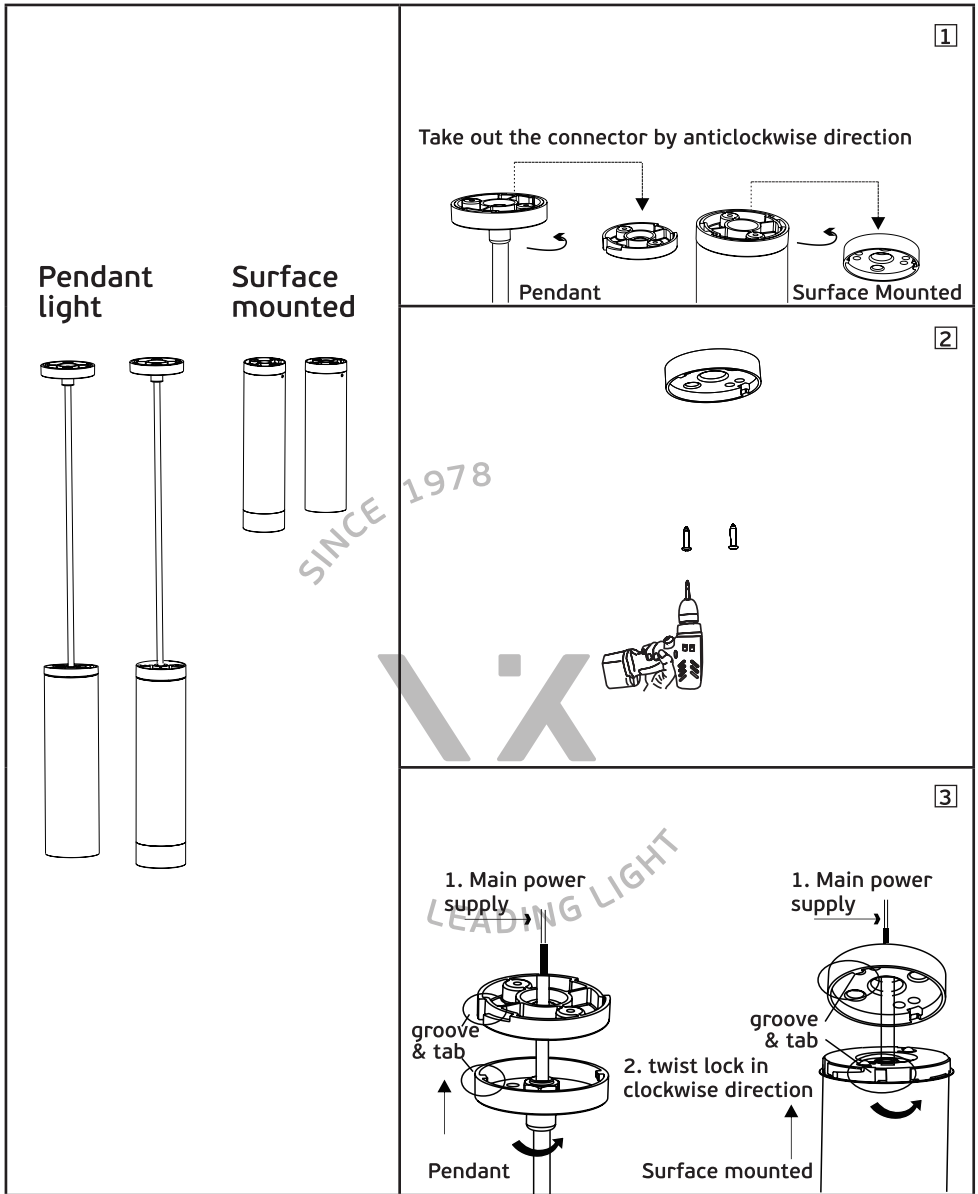

Installation

VK/04620/PE

SINCE 1978

LEADING LIGHT

ATTENTION: For this operation you have to cut off the power!

Warnings

1. Input voltage and input power are indicated in the luminaires label.
2. Don't replace any accessories when the luminaire is at work.
3. This luminaire is suitable for indoor use only.
4. The luminaires are only to be installed outside arm reach.
5. Max weight and max input current are not more than the rated parameters of track used.
6. Under no circumstances, can the luminaire be covered with heat insulation gasket or similar materials.
7. The light source contained in this luminaire shall only be replaced by the manufacturer or local distributor or a similar qualified person in order to avoid hazards.
8. To avoid potential lamp failure, the luminaire should be switched off at least once a week.