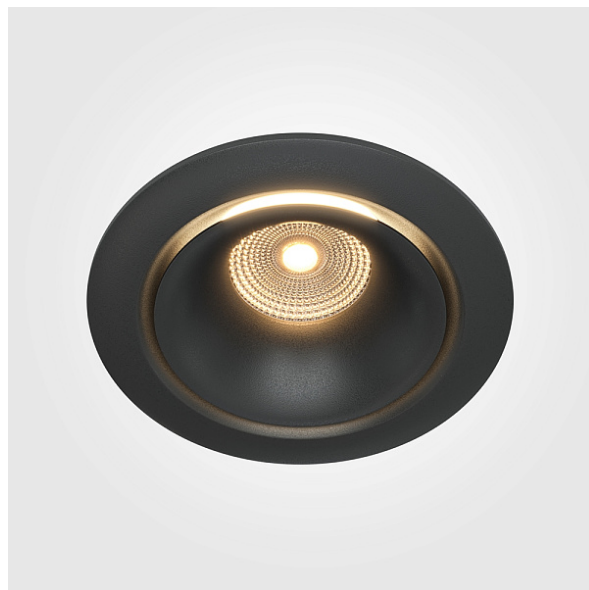

Recessed luminaire Yin 12W IP 20

Series: Yin Article: DL031-L12W3K-D-B

Article	DL031-L12W3K-D-B
Brand	Technical
Collection	Downlight
Series	Yin
Product type	Recessed luminaire
Fitting color	Black
Fitting material	Aluminum
Color temperature	3000 K
IP protection	IP 20
Dimmable	Yes
Height	75 mm
Color rendering index	90 CRI
Beam angle	60 °
Voltage	50Hz AC 220-240 V
Diameter	98 mm
Protection level	Class2
Warranty	5 years
Power	12 W
Volume	0.0019 m ³
Light flux	760 Lm
The shape of the base	Round
Energy efficiency class	F
Fireproof	No
Packing length	140 mm
Net	0.43 kg

Gross	0.48 kg
Service life	30000 h
Mounting hole depth	90 mm
Mounting hole diameter	85 mm
Mounting hole shape	Round
Mounting type	Recessed
Control protocol	Triac
Number of LEDs	1