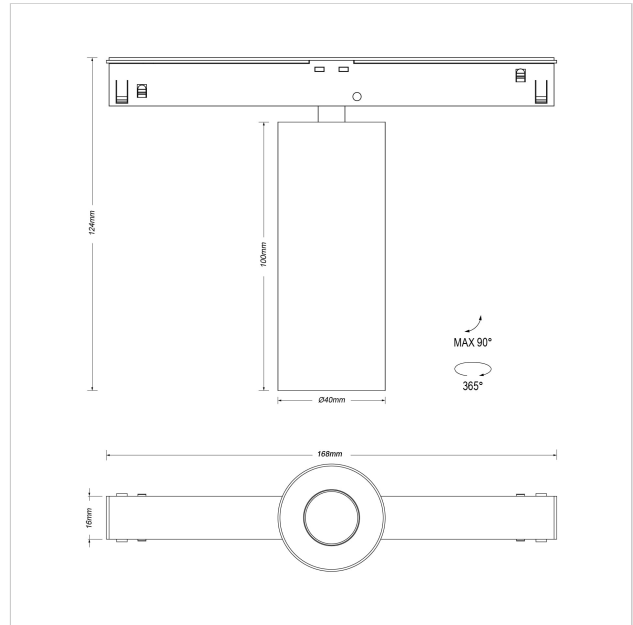

Dea Juno-Q1 XS

SKU	: Q611BB92734BMF0
Housing material	: Aluminum Die Cast
Luminaire Color	: Black
Optic	: Reflector
Reflector Color	: Black Matt
Power supply	: included 48V DC/DC converter ON/OFF
Luminaire dimension	: 124mmx40mm
Cut out dimension	: N/A
Luminous Flux (lm)	: 490 lm
LED power	: 6.2W
System power	: 7W
Beam angle (°)	: 34°
CCT (K)	: 2700K
CRI	: 90
Chromaticity tolerance	: 3 MacAdam
Mains Voltage	: 48V DC
EI. Class	: Class III
Lifetime	: 50000h
IP rating	: IP20
Light source energy class	: F
Light source identifier	: CLU701-1002C4-273H5K2
Net. Weight	: 0,3 kg